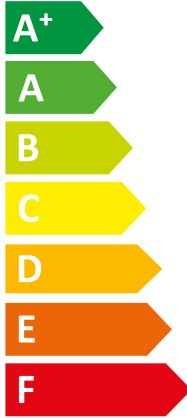

ENERG
енергия · ενεργεια

Y IJA
IE IA

| Vaillant

|| VWS 52/8.1 iQ

A+++

A+

Two icons showing sound power levels. The top icon shows a speaker inside a house with the text '37 dB'. The bottom icon shows a speaker outside a house with the text '0 dB'.

A legend with three colored squares and their corresponding power consumption values: a dark blue square for '5 kW', a medium blue square for '5 kW', and a light blue square for '5 kW'.