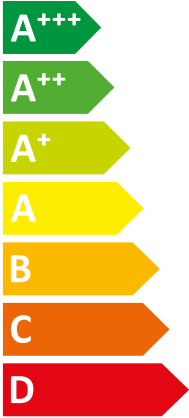

ENERG
енергия · ενεργεια

Y IJA
IE IA

| Vaillant

|| VWS 52/8.1 iQ

A+++

A+

Two icons showing sound power levels. The top icon shows a speaker inside a house with the text '37 dB'. The bottom icon shows a speaker outside a house with the text '0 dB'.

A legend with three colored squares and their corresponding power consumption values: a dark blue square for '5 kW', a medium blue square for '5 kW', and a light blue square for '5 kW'.